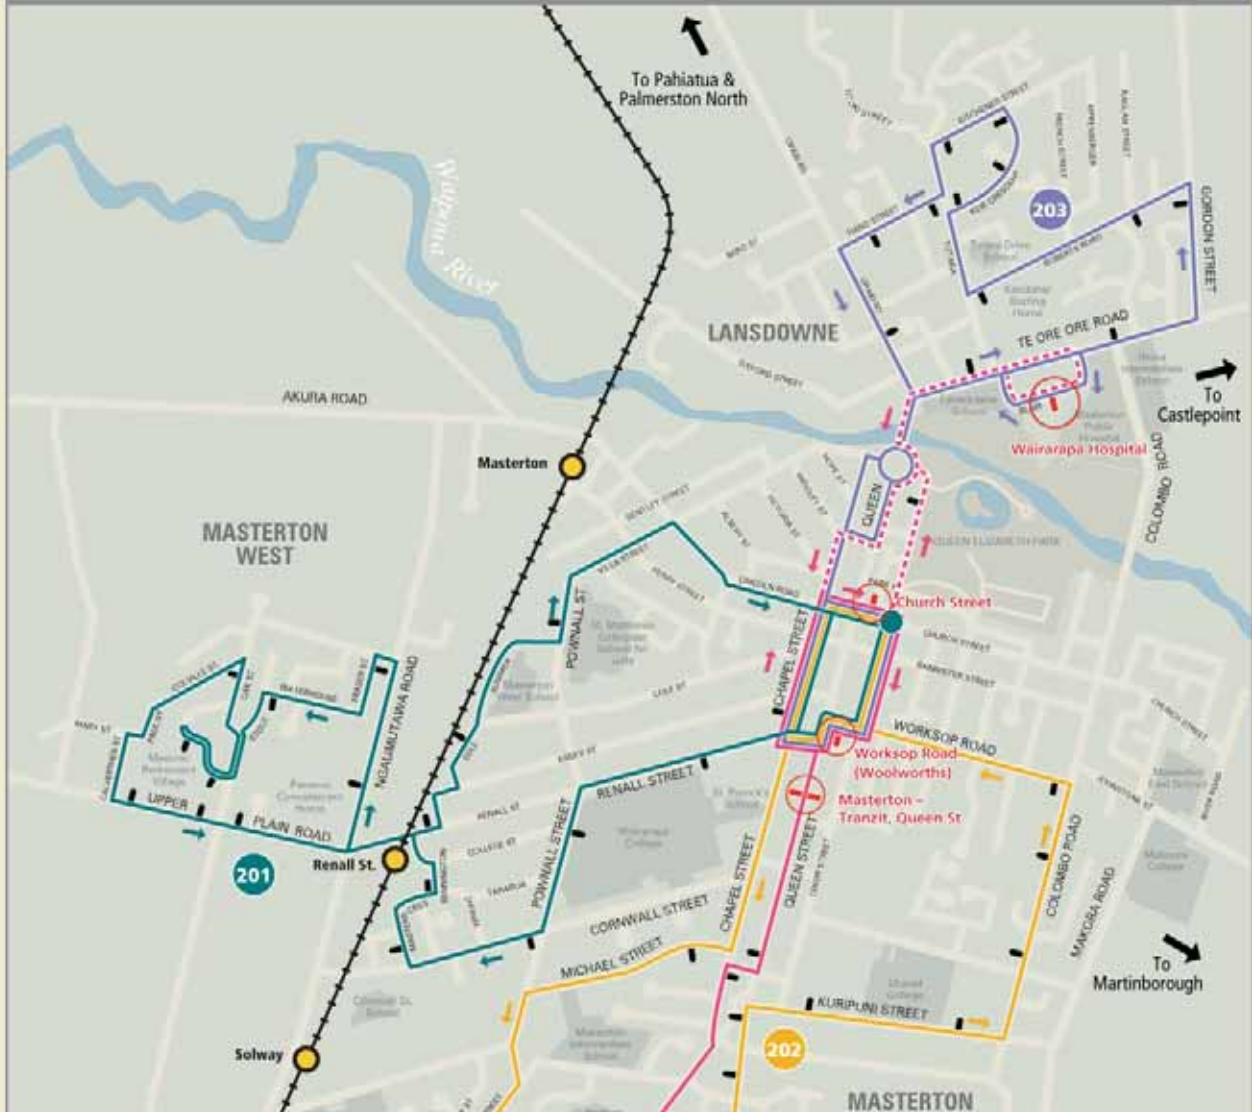

Wairarapa Services

Areas served:

Masterton
Carterton
Greytown
Featherston
Martinborough

Destinations include:

Palmerston North
Wellington City
Hutt Valley

For timetables and information about bus and train services in the greater Wellington region contact Metlink

🚂 Wairarapa line – how many fare zones?

	Wellington	Petone	Waterloo	Upper Hutt	Maymorn	Featherston	Woodside	Matarawa	Carterton	Solway	Renall Street	Masterton
Wellington	A minimum fare of \$9.00 applies within the Hutt Valley on Wairarapa services. This means passengers using Waterloo Ten Trip and Monthly tickets to travel within the Hutt Valley or to Wellington will be charged a \$4.50 surcharge. Passengers using Upper Hutt Ten Trip and Monthly tickets to travel within the Hutt Valley or to Wellington will be charged a \$1.00 surcharge.				8	11	12	13	13	14	14	14
Petone					5	8	9	10	10	11	11	11
Waterloo					5	8	9	10	10	11	11	11
Upper Hutt					2	5	6	7	7	8	8	8
Maymorn	8	5	5	2	–	4	5	6	6	7	7	7
Featherston	11	8	8	5	4	–	2	3	3	4	4	4
Woodside	12	9	9	6	5	2	–	2	2	3	3	3
Matarawa	13	10	10	7	6	3	2	–	1	2	2	2
Carterton	13	10	10	7	6	3	2	1	–	2	2	2
Solway	14	11	11	8	7	4	3	2	2	–	1	1
Renall Street	14	11	11	8	7	4	3	2	2	1	–	1
Masterton	14	11	11	8	7	4	3	2	2	1	1	–

WAIRARAPA NETWORK MAP

CARTERTON

MASTERTON

GREYTOWN

FEATHERSTON

Hail & Ride Service
 All Wairarapa bus services will pick up and set down passengers between bus stops. Please ensure you stand in a visible location and wave at the driver.

Your key

- Bus/Train interchange
- Train station
- Bus route
- Selected trips only
- Bus stop
- Timepoint
- Fare zone number

- Bus routes**
- Palmerston North – Masterton – Featherston – Martinborough**
Mon–Sun
 - Masterton West**
Mon – Fri
 - Masterton South and East**
Mon – Fri
 - Lansdowne Circuit**
Mon – Fri
 - Woodside Station – Greytown**
Mon – Fri
 - Featherston – Martinborough**
Mon – Sun