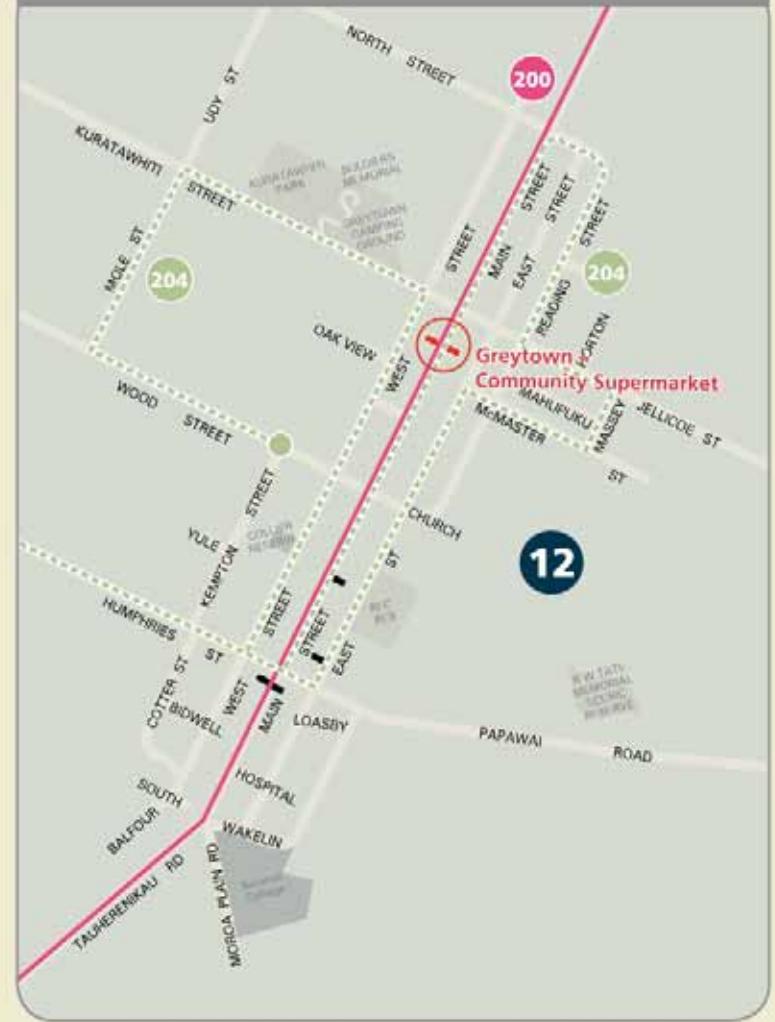

Wairarapa Services

Areas served:

Masterton
Carterton
Greytown
Featherston
Martinborough

Destinations include:

Palmerston North
Wellington City
Hutt Valley

For timetables and information about bus and train services in the greater Wellington region contact Metlink

203 Masterton – Lansdowne Circuit	Monday to Friday*			
	AM		PM	
Worksop Road (Woolworths)	–	–	–	4.06
Masterton – Church Street	10.05	12.00	2.20	4.10
Worksop Road (Woolworths)	10.07	12.02	2.22	–
Wairarapa Hospital	10.12	12.07	2.27	4.13
Kandahar – Burling Home	10.17	12.12	2.32	4.18
Kitchener Street at Totara Street	10.20	12.15	2.35	4.21
Masterton – Church Street	10.25	12.20	2.40	4.25
Worksop Road (Woolworths)	10.27	12.22	2.42	4.27

WAIRARAPA NETWORK MAP

CARTERTON

MASTERTON

GREYTOWN

FEATHERSTON

Hail & Ride Service
 All Wairarapa bus services will pick up and set down passengers between bus stops. Please ensure you stand in a visible location and wave at the driver.

Your key

- Bus/Train interchange
- Train station
- Bus route
- Selected trips only
- Bus stop
- Timepoint
- Fare zone number

- Bus routes**
- Palmerston North – Masterton – Featherston – Martinborough**
Mon–Sun
 - Masterton West**
Mon – Fri
 - Masterton South and East**
Mon – Fri
 - Lansdowne Circuit**
Mon – Fri
 - Woodside Station – Greytown**
Mon – Fri
 - Featherston – Martinborough**
Mon – Sun