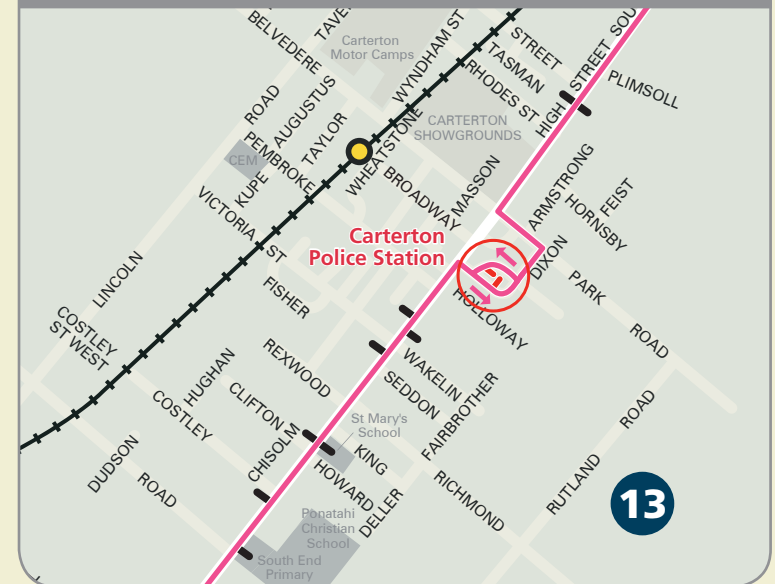

🚂 Wairarapa line – how many fare zones?

	Wellington	Petone	Waterloo	Upper Hutt	Maymorn	Featherston	Woodside	Matarawa	Carterton	Solway	Renall Street	Masterton
Wellington	A minimum fare of $8.00 applies within the Hutt Valley on Wairarapa services. This means passengers using Waterloo Ten Trip and Monthly tickets to travel within the Hutt Valley or to Wellington will be charged a $4.00 surcharge. Passengers using Upper Hutt Ten Trip and Monthly tickets to travel within the Hutt Valley or to Wellington will be charged a $1.00 surcharge.				8	11	12	13	13	14	14	14
Petone					5	8	9	10	10	11	11	11
Waterloo					4	7	8	9	9	10	10	10
Upper Hutt					2	5	6	7	7	8	8	8
Maymorn	8	5	5	2	–	4	5	6	6	7	7	7
Featherston	11	8	8	5	4	–	2	3	3	4	4	4
Woodside	12	9	9	6	5	2	–	2	2	3	3	3
Matarawa	13	10	10	7	6	3	2	–	1	2	2	2
Carterton	13	10	10	7	6	3	2	1	–	2	2	2
Solway	14	11	11	8	7	4	3	2	2	–	1	1
Renall Street	14	11	11	8	7	4	3	2	2	1	–	1
Masterton	14	11	11	8	7	4	3	2	2	1	1	–

WAIRARAPA NETWORK MAP

CARTERTON