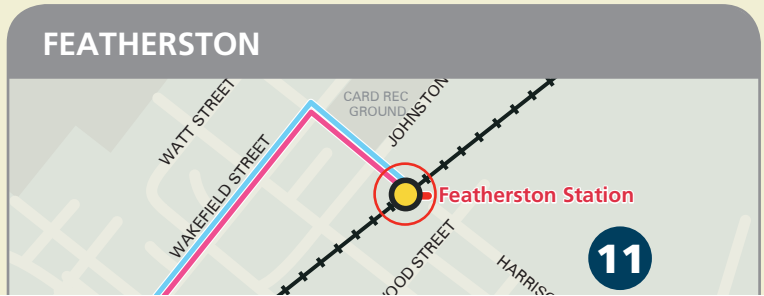

🚂 Wairarapa line – how many fare zones?

	Wellington	Petone	Waterloo	Upper Hutt	Maymorn	Featherston	Woodside	Matarawa	Carterton	Solway	Renall Street	Masterton
Wellington	A minimum fare of \$8.00 applies within the Hutt Valley on Wairarapa services. This means passengers using Waterloo Ten Trip and Monthly tickets to travel within the Hutt Valley or to Wellington will be charged a \$4.00 surcharge. Passengers using Upper Hutt Ten Trip and Monthly tickets to travel within the Hutt Valley or to Wellington will be charged a \$1.00 surcharge.				8	11	12	13	13	14	14	14
Petone					5	8	9	10	10	11	11	11
Waterloo					4	7	8	9	9	10	10	10
Upper Hutt					2	5	6	7	7	8	8	8
Maymorn	8	5	5	2	–	4	5	6	6	7	7	7
Featherston	11	8	8	5	4	–	2	3	3	4	4	4
Woodside	12	9	9	6	5	2	–	2	2	3	3	3
Matarawa	13	10	10	7	6	3	2	–	1	2	2	2
Carterton	13	10	10	7	6	3	2	1	–	2	2	2
Solway	14	11	11	8	7	4	3	2	2	–	1	1
Renall Street	14	11	11	8	7	4	3	2	2	1	–	1
Masterton	14	11	11	8	7	4	3	2	2	1	1	–

WAIRARAPA NETWORK MAP

CARTERTON

Hail & Ride Service
 All Wairarapa bus services will pick up and set down passengers between bus stops. Please ensure you stand in a visible location and wave at the driver.

Your key

- Bus/Train interchange
- Train station
- Bus route
- Selected trips only
- Bus stop
- Timepoint

- Bus routes**
- 200 Palmerston North – Masterton – Featherston – Martinborough**
Mon–Sat
 - 201 Masterton West**
Tues & Fri
 - 202 Masterton South and East**
Tues & Fri
 - 203 Lansdowne Circuit**
Tues & Fri
 - 204 Woodside Station – Greytown**
Mon–Fri
 - 205 Featherston – Martinborough**
Mon–Fri

Wairarapa Services

Areas served:
 Masterton
 Carterton
 Greytown
 Featherston
 Martinborough

For timetables and information about bus and train services in the Greater Wellington region contact Metlink

0800 801 700