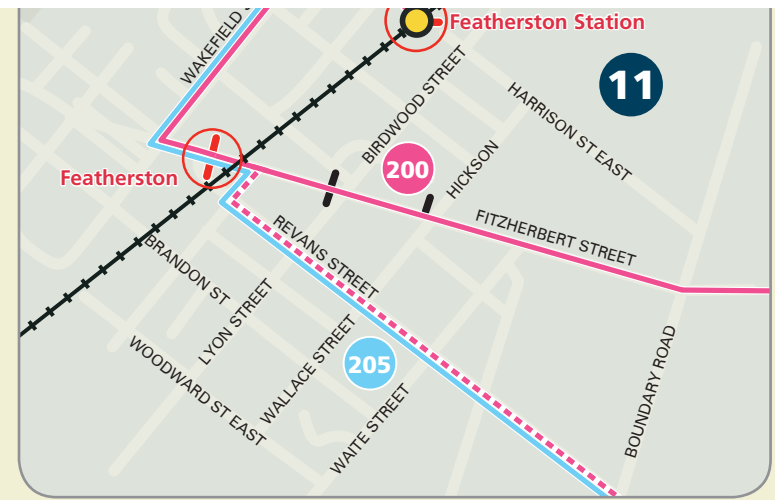

🚂 Wairarapa line – how many fare zones?

	Wellington	Petone	Waterloo	Upper Hutt	Maymorn	Featherston	Woodside	Matarawa	Carterton	Solway	Renall Street	Masterton
Wellington	A minimum fare of \$8.00 applies within the Hutt Valley on Wairarapa services. This means passengers using Waterloo Ten Trip and Monthly tickets to travel within the Hutt Valley or to Wellington will be charged a \$4.00 surcharge. Passengers using Upper Hutt Ten Trip and Monthly tickets to travel within the Hutt Valley or to Wellington will be charged a \$1.00 surcharge.				8	11	12	13	13	14	14	14
Petone					5	8	9	10	10	11	11	11
Waterloo					4	7	8	9	9	10	10	10
Upper Hutt					2	5	6	7	7	8	8	8
Maymorn	8	5	5	2	–	4	5	6	6	7	7	7
Featherston	11	8	8	5	4	–	2	3	3	4	4	4
Woodside	12	9	9	6	5	2	–	2	2	3	3	3
Matarawa	13	10	10	7	6	3	2	–	1	2	2	2
Carterton	13	10	10	7	6	3	2	1	–	2	2	2
Solway	14	11	11	8	7	4	3	2	2	–	1	1
Renall Street	14	11	11	8	7	4	3	2	2	1	–	1
Masterton	14	11	11	8	7	4	3	2	2	1	1	–

WAIRARAPA NETWORK MAP

CARTERTON

Hail & Ride Service
 All Wairarapa bus services will pick up and set down passengers between bus stops. Please ensure you stand in a visible location and wave at the driver.

Your key

- Bus/Train interchange
- Train station
- Bus route
- Selected trips only
- Bus stop
- Timepoint

- Bus routes**
- 200 Palmerston North – Masterton – Featherston – Martinborough**
Mon–Sat
 - 201 Masterton West**
Tues & Fri
 - 202 Masterton South and East**
Tues & Fri
 - 203 Lansdowne Circuit**
Tues & Fri
 - 204 Woodside Station – Greytown**
Mon–Fri
 - 205 Featherston – Martinborough**
Mon–Fri

Wairarapa Services

Areas served:
 Masterton
 Carterton
 Greytown
 Featherston
 Martinborough

For timetables and information about bus and train services in the Greater Wellington region contact Metlink

0800 801 700