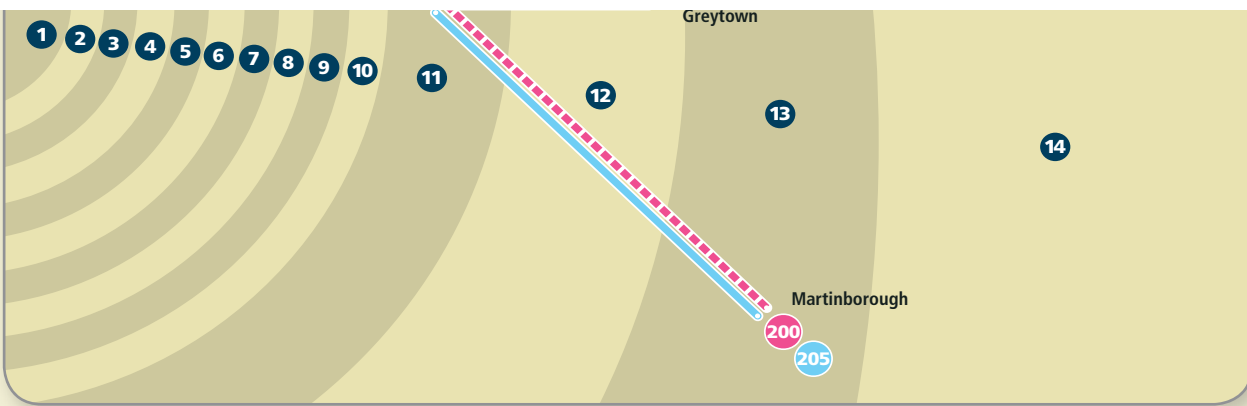

🚂 Wairarapa line – how many fare zones?

	Wellington	Petone	Waterloo	Upper Hutt	Maymorn	Featherston	Woodside	Matarawa	Carterton	Solway	Renall Street	Masterton
Wellington	A minimum fare of \$8.00 applies within the Hutt Valley on Wairarapa services. This means passengers using Waterloo Ten Trip and Monthly tickets to travel within the Hutt Valley or to Wellington will be charged a \$4.00 surcharge. Passengers using Upper Hutt Ten Trip and Monthly tickets to travel within the Hutt Valley or to Wellington will be charged a \$1.00 surcharge.				8	11	12	13	13	14	14	14
Petone					5	8	9	10	10	11	11	11
Waterloo					4	7	8	9	9	10	10	10
Upper Hutt					2	5	6	7	7	8	8	8
Maymorn	8	5	5	2	–	4	5	6	6	7	7	7
Featherston	11	8	8	5	4	–	2	3	3	4	4	4
Woodside	12	9	9	6	5	2	–	2	2	3	3	3
Matarawa	13	10	10	7	6	3	2	–	1	2	2	2
Carterton	13	10	10	7	6	3	2	1	–	2	2	2
Solway	14	11	11	8	7	4	3	2	2	–	1	1
Renall Street	14	11	11	8	7	4	3	2	2	1	–	1
Masterton	14	11	11	8	7	4	3	2	2	1	1	–

WAIRARAPA NETWORK MAP

CARTERTON

Hail & Ride Service
 All Wairarapa bus services will pick up and set down passengers between bus stops. Please ensure you stand in a visible location and wave at the driver.