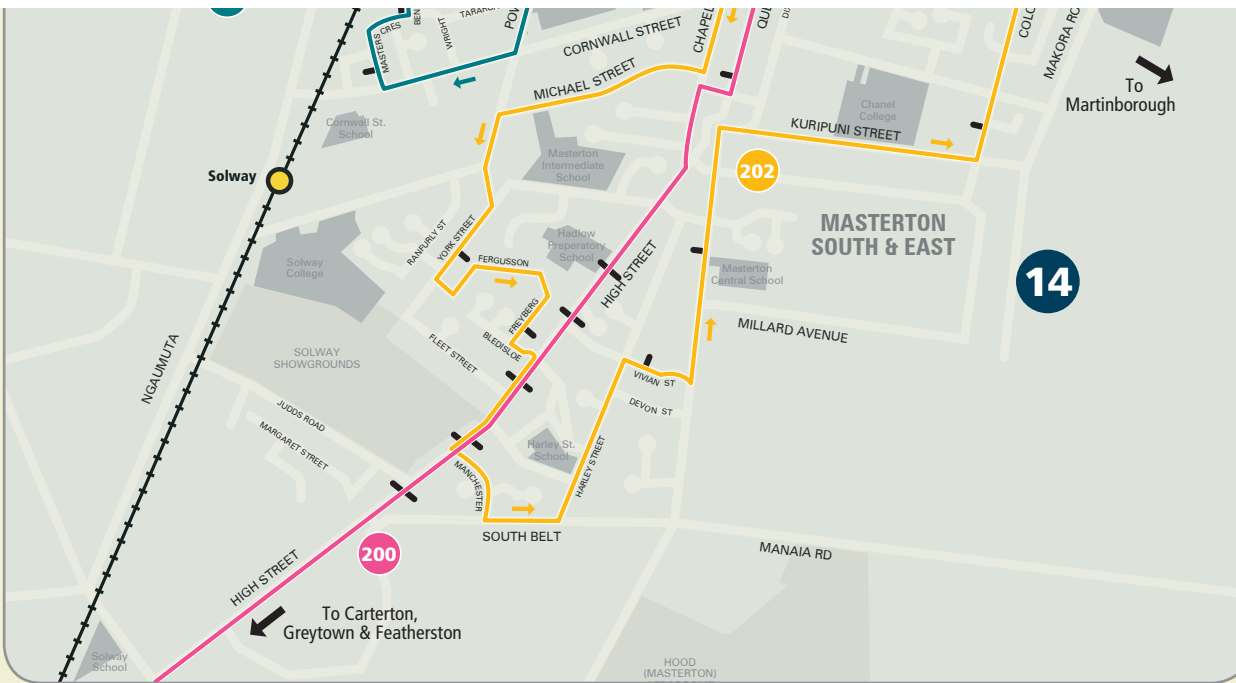

Hail & Ride Service
All Wairarapa bus services will pick up and set down passengers between bus stops. Please ensure you stand in a visible location and wave at the driver.

Your key

- Bus/Train interchange
- Train station
- Bus route
- Selected trips only
- Bus stop
- Timepoint

1. **Bus routes**
2. **200 Palmerston North – Masterton – Featherston – Martinborough**
     Mon–Sat
   - **201 Masterton West**
     Tues & Fri
   - **202 Masterton South and East**
     Tues & Fri
   - **203 Lansdowne Circuit**
     Tues & Fri
   - **204 Woodside Station – Greytown**
     Mon–Fri
   - **205 Featherston – Martinborough**
     Mon–Fri

Wairarapa Services

Areas served:
Masterton
Carterton
Greytown
Featherston
Martinborough

For timetables and information about bus and train services in the Greater Wellington region contact Metlink

0800 801 700

Effective from 4 September 2006

Wairarapa bus & train timetable