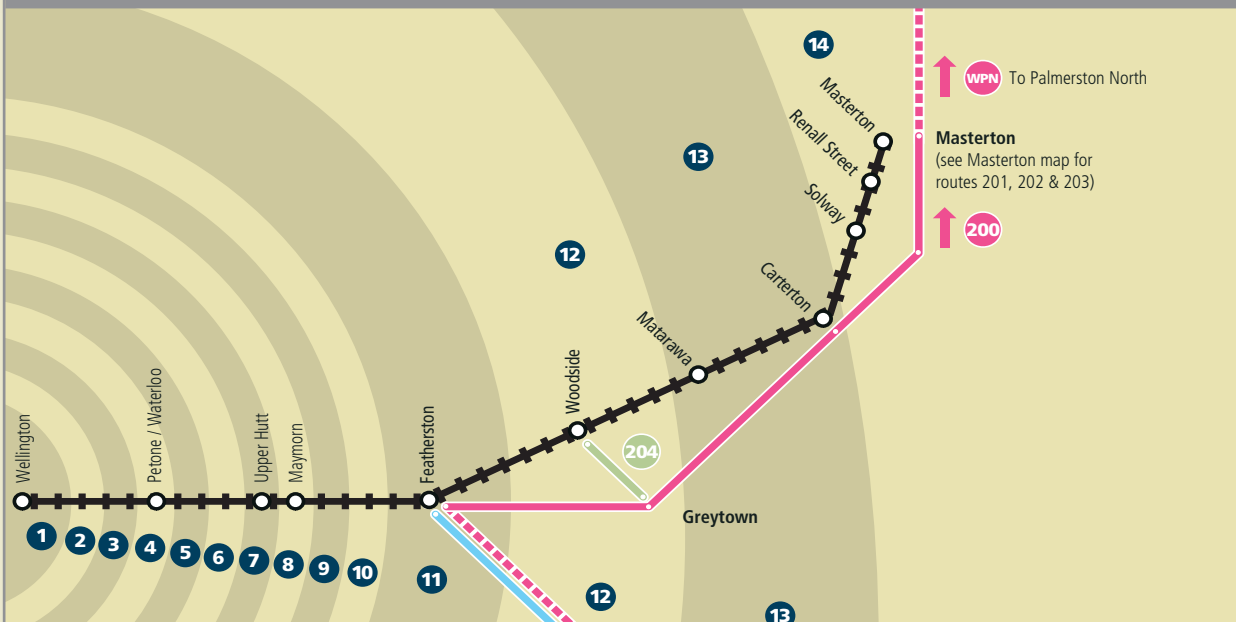

🚂 Wairarapa line – how many fare zones?

	Wellington	Petone	Waterloo	Upper Hutt	Maymorn	Featherston	Woodside	Matarawa	Carterton	Solway	Renall Street	Masterton
Wellington	A minimum fare of $8.00 applies within the Hutt Valley on Wairarapa services. This means passengers using Waterloo Ten Trip and Monthly tickets to travel within the Hutt Valley or to Wellington will be charged a $4.00 surcharge. Passengers using Upper Hutt Ten Trip and Monthly tickets to travel within the Hutt Valley or to Wellington will be charged a $1.00 surcharge.				8	11	12	13	13	14	14	14
Petone					5	8	9	10	10	11	11	11
Waterloo					4	7	8	9	9	10	10	10
Upper Hutt					2	5	6	7	7	8	8	8
Maymorn	8	5	5	2	–	4	5	6	6	7	7	7
Featherston	11	8	8	5	4	–	2	3	3	4	4	4
Woodside	12	9	9	6	5	2	–	2	2	3	3	3
Matarawa	13	10	10	7	6	3	2	–	1	2	2	2
Carterton	13	10	10	7	6	3	2	1	–	2	2	2
Solway	14	11	11	8	7	4	3	2	2	–	1	1
Renall Street	14	11	11	8	7	4	3	2	2	1	–	1
Masterton	14	11	11	8	7	4	3	2	2	1	1	–

WAIRARAPA NETWORK MAP