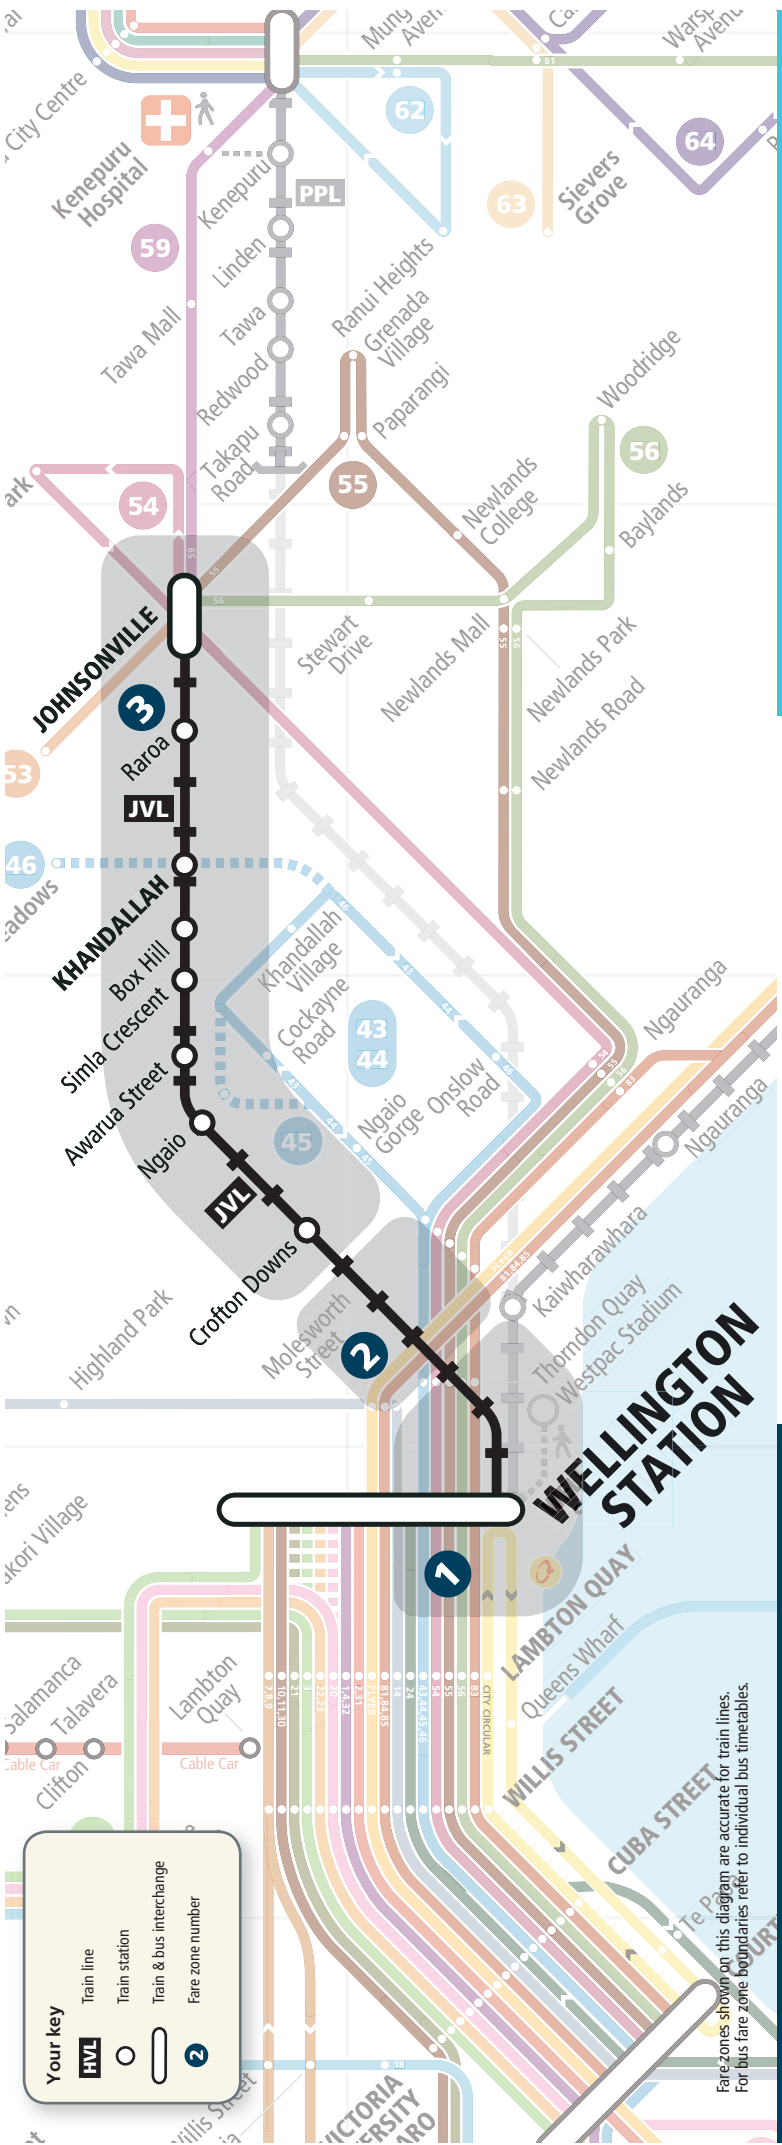

Johnsonville Train Line

Johnsonville
Rarua
Khandallah
Box Hill
Simla Crescent
Awarua Street
Ngaio
Crofton Downs
Wellington Station

For timetables and information about bus and train services in the Greater Wellington region contact Metlink

0800 801 700
www.metlink.org.nz

This service is brought to you by:

greater WELLINGTON
REGIONAL COUNCIL

Tranz Metro

GW/TS-G-06/139

Effective from 4 September 2006

Johnsonville Train Line

Greater Wellington's public transport network
0800 801 700 www.metlink.org.nz