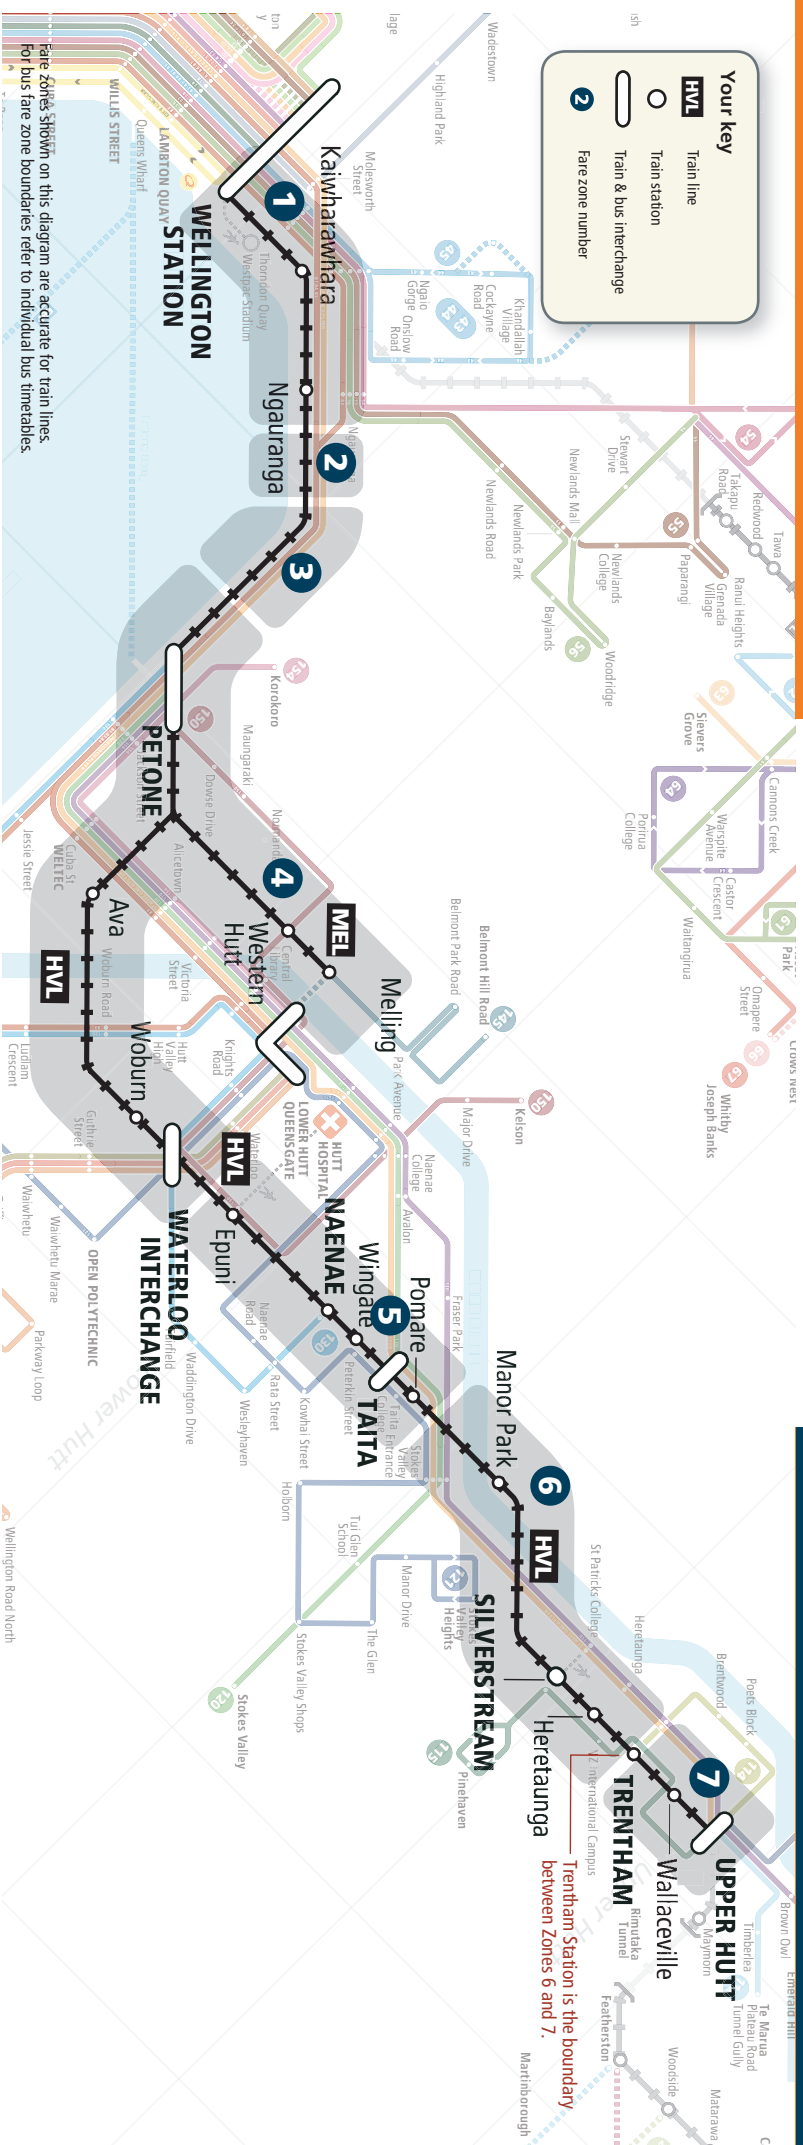

Hutt Valley & Melling Train Lines

Greater Wellington's public transport network
0800 801 700 www.metlink.org.nz